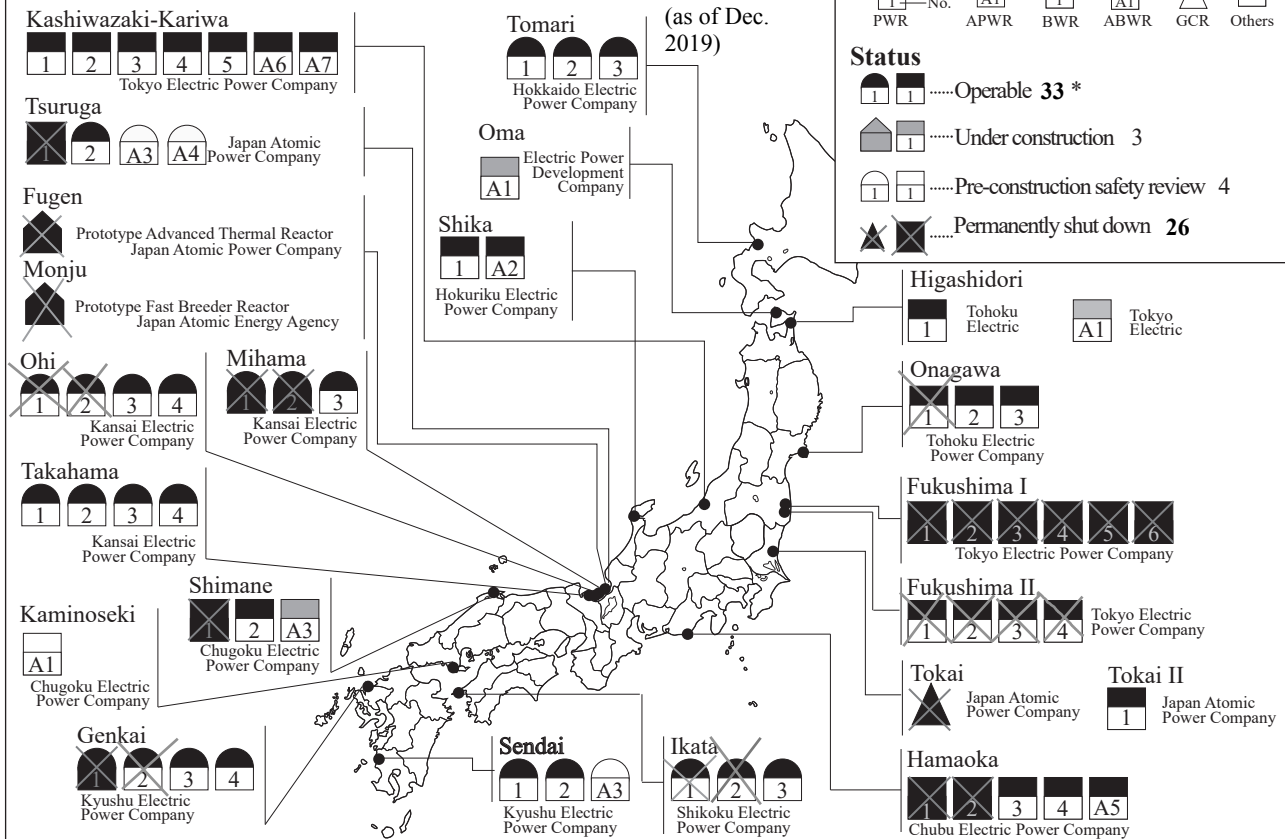

# Nuclear Power Plants in Japan

## Type of Reactor

## Status

\* Of 33 operable reactors, only 9 are actually in operation as of Dec. 2019