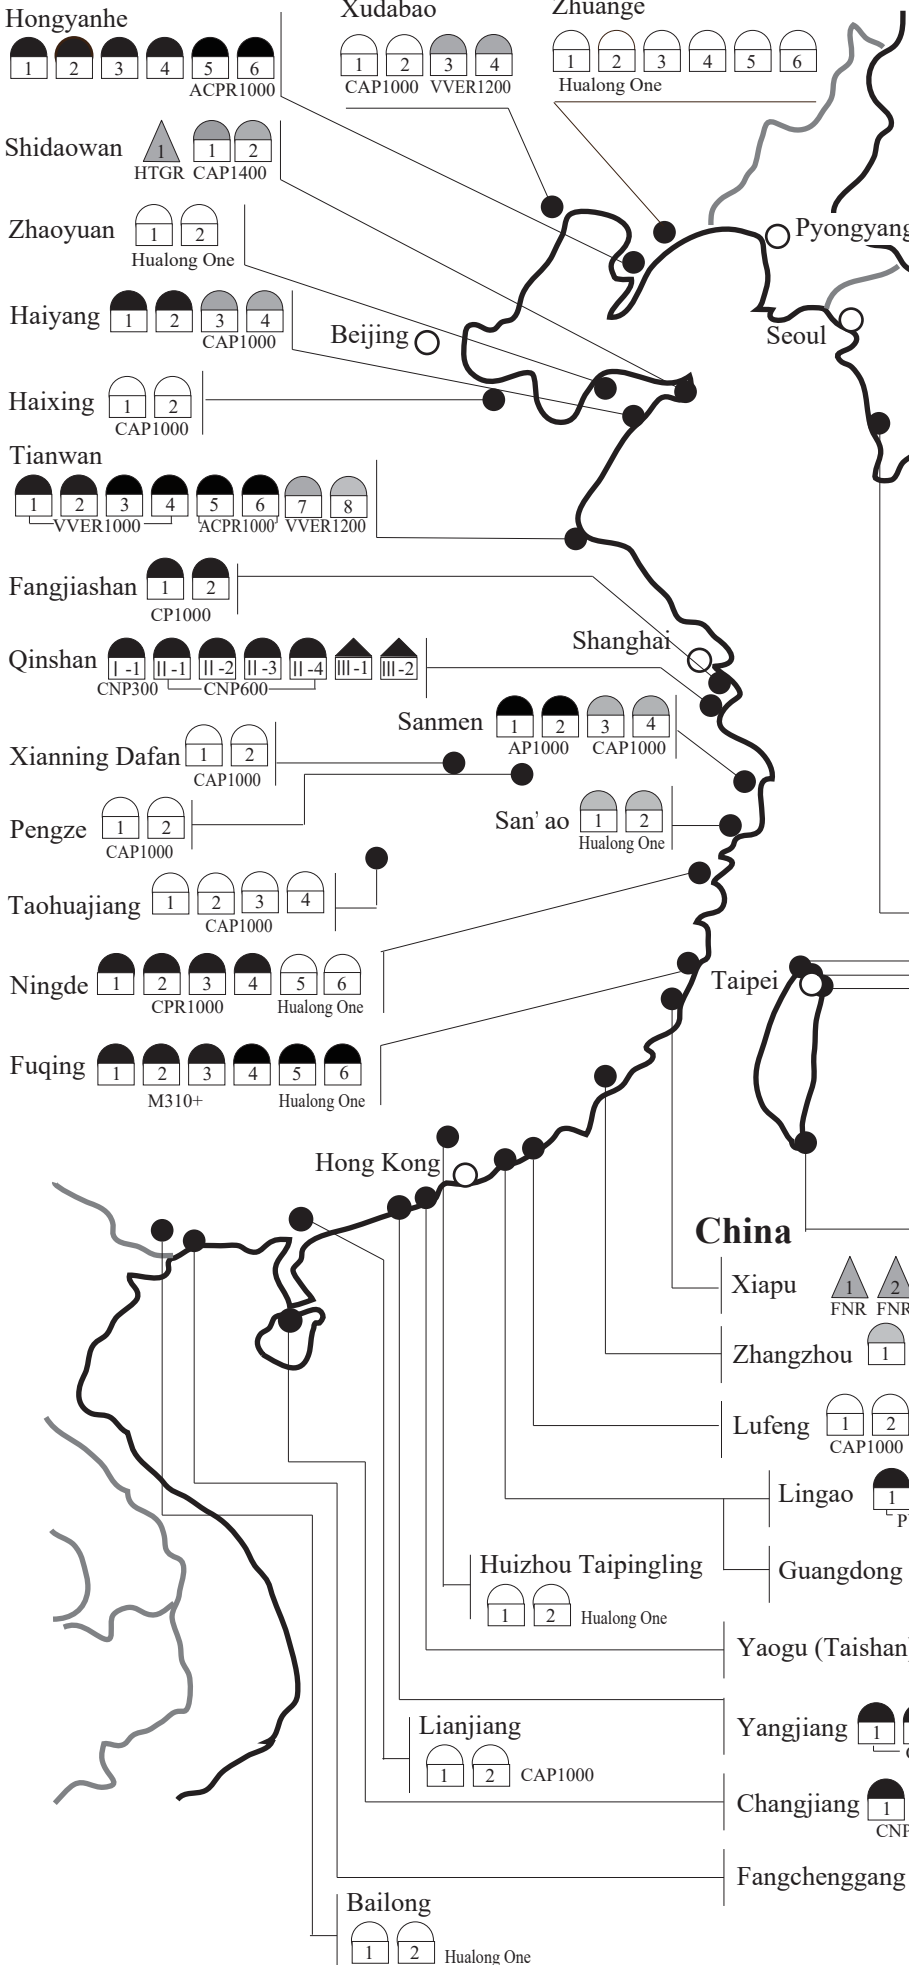

# Nuclear Power Plants in East Asia (as of March 2023)

Based on World Nuclear Association data

## China

**Type of Reactor**

No. AP/EPR/ABWR BWR ABWR CANDU Others

**Status**

Operable  
 Under Construction  
 Planned  
 Permanently shut down

## South Korea